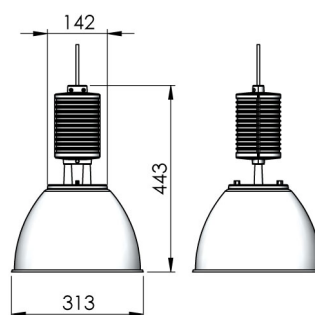

Secur 812, version 12A 00 14 12 13 9

There are more versions of **Secur 812** available at lival.com
Versatile pendant luminaire, a great fit to all applications from cafeterias to food displays. Supplied with a 3 m cable, other lengths by request.

Lightsource	LED
Article Number	12A 00 14 12 13 9
Family Name	Secur 812
Luminaire Type	Pendant
Adapter Type	Array
Mounting Type	Array
Light Source Product Name	Citizen CLU038-1206/830
Control Gear	on/off, DALI, BLL
Light Distribution	Array
Wattage	36 W
Luminous Flux	3329 lm
Efficacy (lm/W)	92 lm/W
COB Flux	4350 lm
Color Temperature	3000 K
Color Rendering Index	Ra 80
Color Of Housing	Black
IP Rating	23