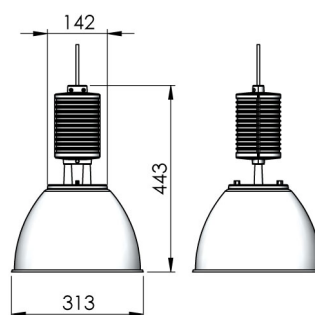

Secur 812, version 12A 00 14 12 11 6

There are more versions of **Secur 812** available at lival.com
Versatile pendant luminaire, a great fit to all applications from cafeterias to food displays. Supplied with a 3 m cable, other lengths by request.

Lightsource	LED
Article Number	12A 00 14 12 11 6
Family Name	Secur 812
Luminaire Type	Pendant
Adapter Type	Array
Mounting Type	Array
Light Source Product Name	Citizen CLU038-1206/830
Control Gear	on/off, DALI, BLL
Light Distribution	Array
Wattage	36 W
Luminous Flux	3520 lm
Efficacy (lm/W)	98 lm/W
COB Flux	4350 lm
Color Temperature	3000 K
Color Rendering Index	Ra 80
Color Of Housing	White
IP Rating	20