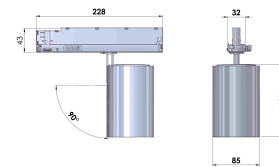

Lightsource	LED
Article Number	15X N0 19 40 12 5
Family Name	GA-016 Dingo
Luminaire Type	Tracklight
Adapter Type	Array
Mounting Type	Array
Light Source Product Name	Citizen CLU038-1206/930BBL
Control Gear	on/off, DALI, BLL, Casambi, PIR
Light Distribution	Array
Wattage	35 W
Luminous Flux	2610 lm
Efficacy (lm/W)	75 lm/W
COB Flux	3360 lm
Color Temperature	3000K
Color Rendering Index	Ra 90
Color Of Housing	Silver
IP Rating	20
Lifetime	50 000h (L80 B10)
Light Source Options	CRI 80+ 2700K, 3000K, 4000K, 5000K CRI 90+ 2700K Below BBL, 3000K Below BBL, 3500K Below BBL, 4000K Brilliant vivid 3000K, 4000K, 5000K Meat 2000K, Bakery 2400K
Color Consistency	MacAdams 2 SDCM
Material	Powder painted die-cast aluminium
UGR	4,5